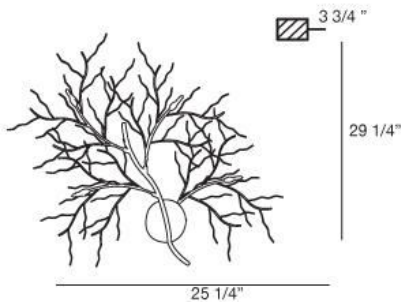

Project Information

Job Name: _____ Date: _____ Type: _____
Comments: _____