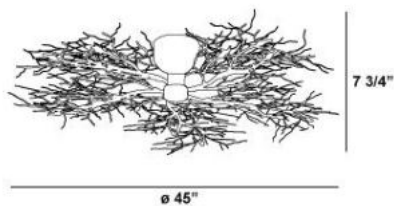

Project Information

Job Name: _____ Date: _____ Type: _____
Comments: _____