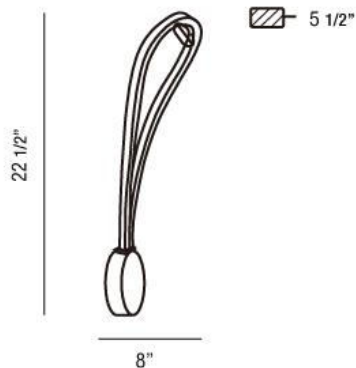

Project Information

Job Name: _____ Date: _____ Type: _____
Comments: _____