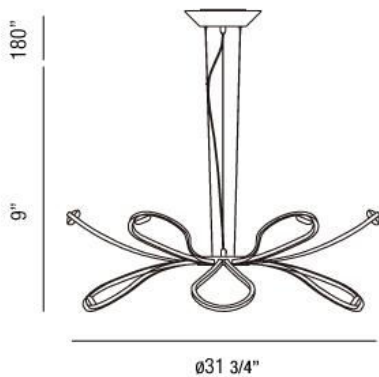

Project Information

Job Name: _____ Date: _____ Type: _____
Comments: _____