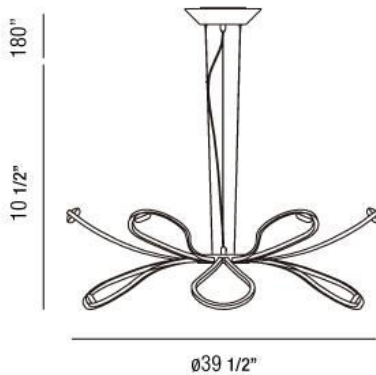

Project Information

Job Name: _____ Date: _____ Type: _____

Comments: _____