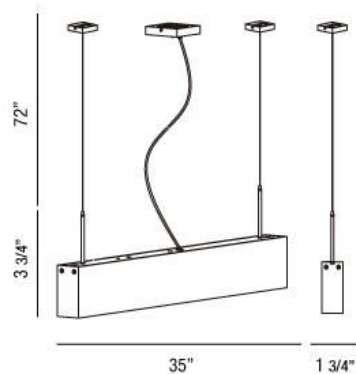

Project Information

Job Name: _____ Date: _____ Type: _____
Comments: _____