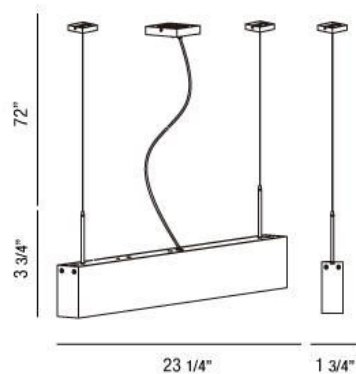

ANELLO , 1-LIGHT SMALL CONVERTIBLE PENDANT

Product Specifications

| | |
|-----------------------|---------------|
| Collection: | Illuminations |
| Item No.: | 22998-019 |
| Height: | 3.75" |
| Chain / Cord Length: | 72" |
| Width: | 1.75" |
| Length: | 23.25" |
| Est. Shipping Weight: | 7.62 lbs |
| No. of Bulbs: | 1 |
| Bulb Wattage: | 24 watts |
| Bulb Type: | T5 |
| Bulb Base: | T5 |
| Bulb Voltage: | 120 volts |

Options Available

| ITEM CODE | FINISH | SHADE |
|-----------|--------|---------------|
| 22998-019 | chrome | frosted white |

Colour / Shades Available

| | |
|---------------|---------------|
| FINISH | SHADE |
| chrome | frosted white |