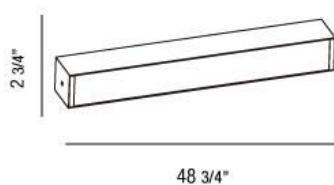

ANELLO , 1-LIGHT EXTRA LARGE WALL SCONCE

Product Specifications

Collection:	Illuminations
Item No.:	22991-010
Height:	2.75"
Extension:	3.25"
Width:	48.75"
Est. Shipping Weight:	11.47 lbs
No. of Bulbs:	1
Bulb Wattage:	28 watts
Bulb Type:	T5
Bulb Base:	T5
Bulb Voltage:	120 volts

Options Available

ITEM CODE	FINISH	SHADE
22991-010	chrome	frosted white

Colour / Shades Available

FINISH	SHADE
chrome	frosted white

 3 1/4"

Project Information

Job Name: _____ Date: _____ Type: _____
 Comments: _____