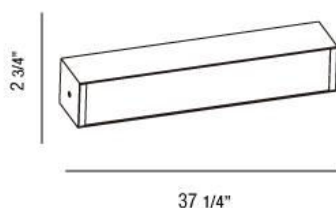

Project Information

Job Name: _____ Date: _____ Type: _____
Comments: _____