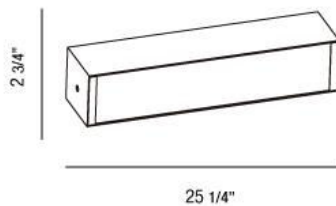

Project Information

Job Name: _____ Date: _____ Type: _____
Comments: _____