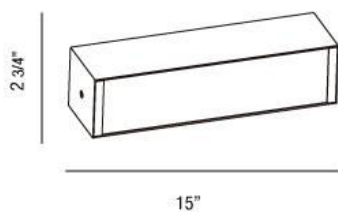

Project Information

Job Name: _____ Date: _____ Type: _____
Comments: _____