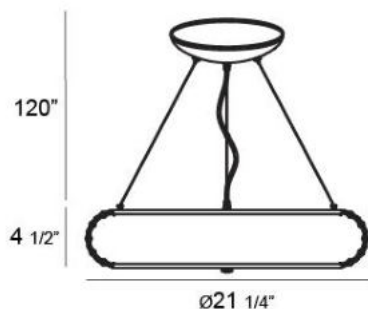

Project Information

Job Name: _____ Date: _____ Type: _____
Comments: _____