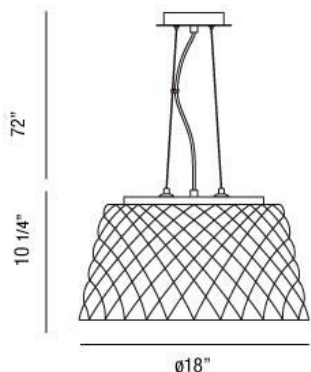

Project Information

Job Name: Canadalite.com Date: _____ Type: _____
Comments: 1 (888) 887-7038, info@canadalite.com